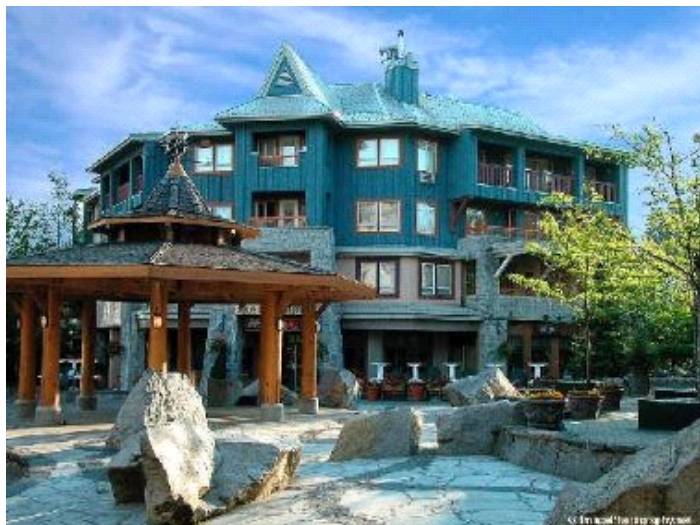

Eagle Lodge-Top Floor Corner Suite in Village Walk to lifts!

Contact Name: Reservation Administration at Whistler
Phone: 604-966-0999
Website: http://www.resortac.com/listing_681.html
Property Type: Townhouse/Condo
Room Configuration: 2 Bedrooms
Priced From: CAN \$229.00 Daily
Pricing Notes: All reservations made for this lovely condo include 24 hour personalized guest service!
Minimum Nights: 3
Bathrooms: Baths Full: 2
Beds: Queen: 2 Sofabed: 1
Maximum Occupancy: 6
Property Amenities: Gas Fireplace, Walk to Ski Lifts, Airconditioning, Golf Nearby, Nice View, Balcony, Near Bus, Hot Tub
Room Amenities: Television, CD Player, Cable, DVD, Satellite, Radio, Internet Access, Iron, Ironing Board, Washer/Dryer, Fridge, Coffee Maker, Silverware, Stove, Toaster, Wine Glasses, Sharp Knives, Dishwasher, Dishes, Microwave, Pots & Pans
Management: By Owner
Accepted Payment Methods: Visa, MasterCard, American Express

Whistler Accommodation Description:

Welcome to our home away from home! If you are looking to be in the heart of the action in Whistler, and want to book now our condo is the place to be. * In the heart of the action in Whistler, one of the best locations in Whistler * Less than 5 minutes away from gondolas and restaurants * Great Mountain Views from this top floor unit * Gas powered fireplace * Locked Underground Parking available for a small fee * Unit is located on the top floor for the best views * Digital Cable * 32 inch TV in the living room, TV's in the bedrooms, DVD, Boom Box, Books and Games * No hotel tax * Common hot tub & Exercise Room, Locked Ski Storage * Comfortably Sleeps 6 people, 2 bathrooms * On site check in and guest service * Reservations in advance to your arrival for lift ticket, transportation and activities can be made through our on-site concierge